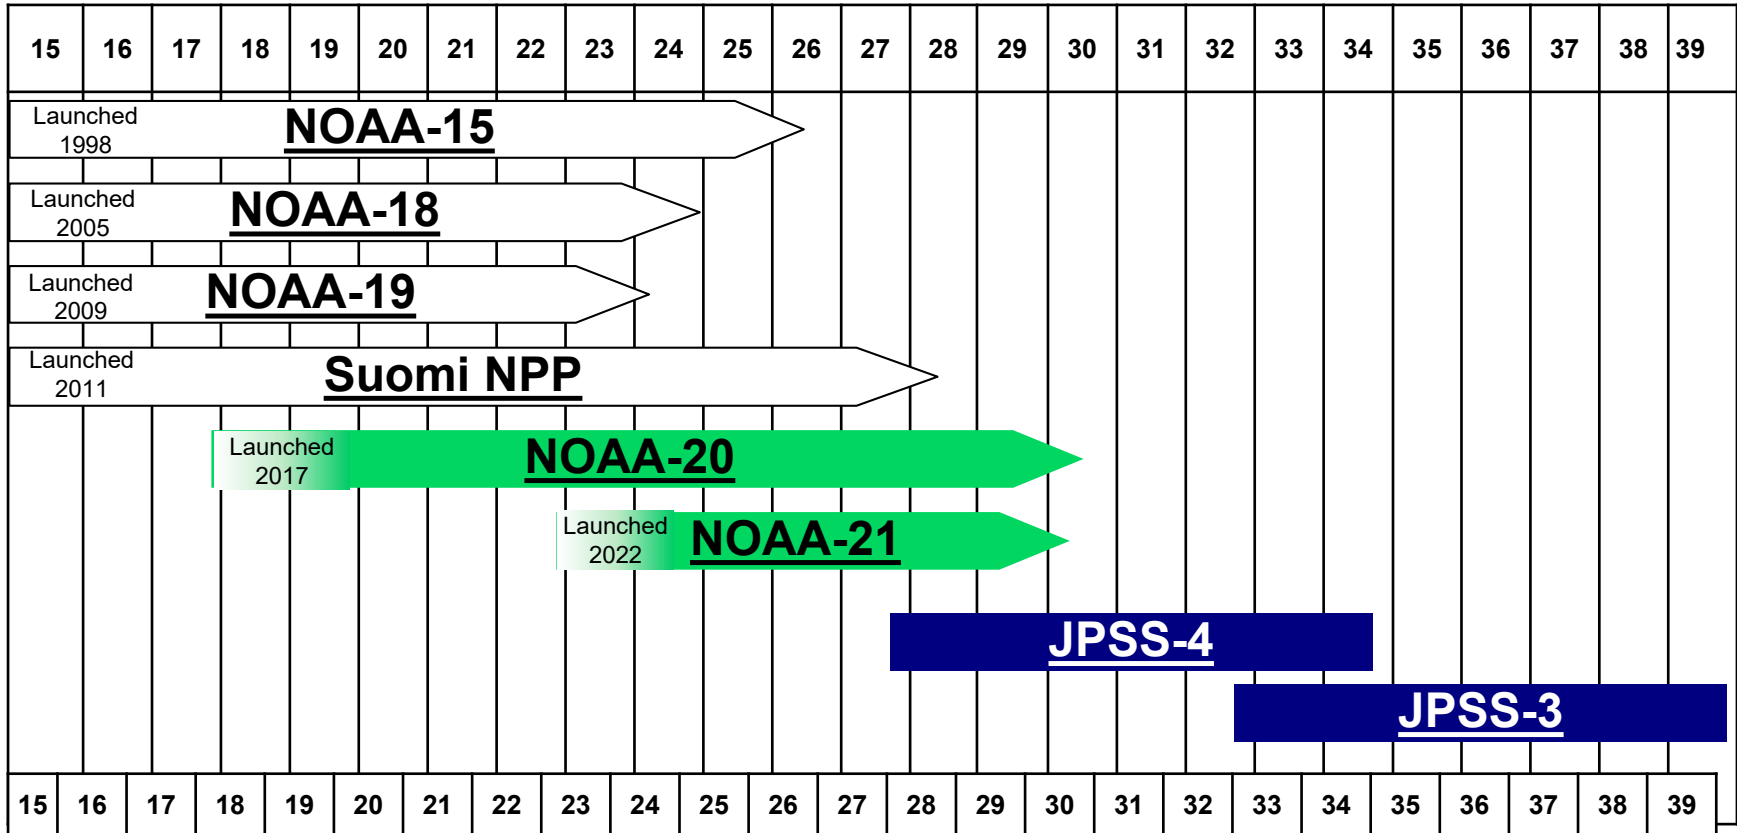

NOAA Polar Satellite Programs Continuity of Weather Observations

Calendar Year

Click a satellite's name for the current status.

As of March 2024

Fiscal Year

- Key**
- In-orbit and operational
 - Planned mission life
 - On-orbit residuals
 - Planned mission life beyond 2039
 - In-orbit checkout

Approved: Stephen Blz
 Assistant Administrator for
 Satellite and Information Services

Operational satellite extended life estimates (indicated by an arrow) are based on July 2023 reliability analyses (60% confidence) for satellites in orbit for at least one year.
 Suomi NPP: Suomi National Polar-orbiting Partnership; JPSS: Joint Polar Satellite System